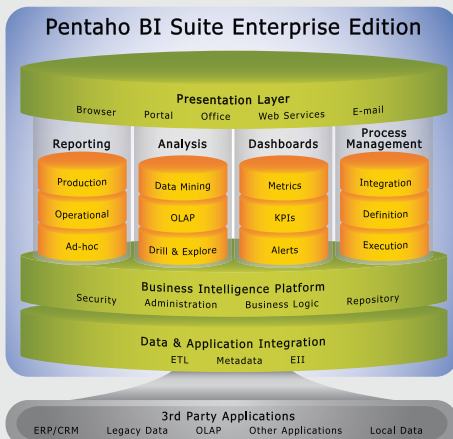

We'll change the way your company uses information.

Pentaho Corporation is the commercial open source alternative for Business Intelligence (BI). Pentaho BI Suite Enterprise Edition provides comprehensive reporting, OLAP analysis, dashboards, data integration, data mining and a BI platform that have made it the world's leading and most widely deployed open source BI suite. Pentaho's commercial open source business model eliminates software license fees, providing support, services, and product enhancements via an annual subscription. In the years since Pentaho's inception as the pioneer in commercial open source BI, Pentaho's products have been downloaded more than three million times, with production deployments at companies ranging from small organizations to The Global 2000.

Pentaho Reporting

- Access and format data from disparate sources
 - RDBMS
 - XML
- Produce in popular formats
 - HTML
 - Excel
 - PDF
 - Text
- Create, distribute and manage reports
 - Interactive web-based reporting
 - Rich graphical report designer
 - Deliver reports via web or e-mail

Pentaho Analysis

- View data "dimensionally"
 - i.e. Sales by region, by channel, by time period
- Navigate and explore
 - Ad Hoc analysis
 - Dynamically drill-down into greater detail
 - Pivot dimensions
 - Select specific members for analysis
- Interact with high performance
 - Technology optimized for rapid interactive response

Pentaho Dashboards

- Key Performance Indicators (KPIs)
 - Monitoring / metrics
- Investigate underlying details
 - Drill to supporting reports
- Track exceptions
 - Alert users based on business rules

Pentaho Data Integration